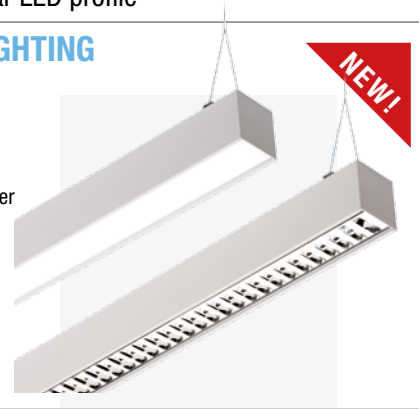

SUNNY-M | Seamless LED profile

ARCHITECTURAL LIGHTING

Up to
100 lm/W

Lumen output*
2000 lm per linear meter

Colour characteristic:
3000/4000 K
Ra > 80 - SDCM < 3

Useful lifetime*:
50 000 h.
L80/B10

Special features:

- Seamless, uncluttered design
- Stand-alone or in-line installation
- Recessed or suspended mounting

SUNNY-XL | Modular LED profile

ARCHITECTURAL LIGHTING

Up to
115 lm/W

Lumen output*
Up to **4000 lm** per linear meter

Colour characteristic:
3000/4000 K
Ra > 80 - SDCM < 3

Useful lifetime*:
50 000 h.
L80/B10

Special features:

- Stand-alone or in-line installation
- Recessed or suspended mounting
- Opal, micro-prismatic diffuser or aluminum double-parabolic micro-louvre

TPPL-EX | Explosionproof LED tubular luminaire

TECHNICAL LIGHTING

Up to
135 lm/W

Lumen output*
2800/5600/8400 lm

Colour characteristic:
5000 K
Ra > 70 - SDCM < 3

Useful lifetime*:
Up to 20 years
operation without
maintenance

Special features:

- ATEX and IECEx certifications ongoing
- Full wireless monitoring & automatic servicing
- -20°C to +60°C operating temperature

STILO LEDIZ® | Weatherproof LED tubular luminaire

TECHNICAL LIGHTING

Up to
120 lm/W

Lumen output*
1000 to 6500 lm

Colour characteristic:
4000 K
Ra > 80 - SDCM < 3

Useful lifetime*:
50 000 h.
L80/B10

Special features:

- Co-extruded PC sheath
- IP68/IK10 protection
- Aluminum double-parabolic louvre in option

ALBO LEDIZ® | Clean-room LED luminaire

TECHNICAL LIGHTING

Up to
90 lm/W

Lumen output*
3200 lm

Colour characteristic:
4000 K
Ra > 80 - SDCM < 3

Useful lifetime*:
50 000 h.
L80/B10

Special features:

- High-resistance tempered glass
- Aluminum double-parabolic louvre
- IP65/IK08 protection

CITY ECO V2 | Eco-designed waterproof LED luminaire

TECHNICAL LIGHTING

Up to
110 lm/W